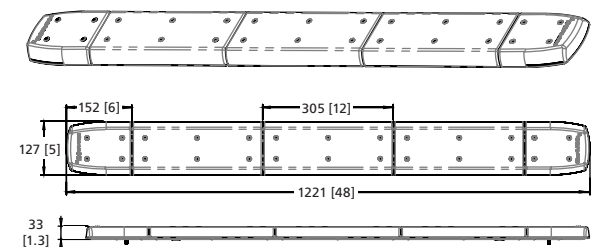

#### Models

PART NO.	LENGTH	MOUNT	LED COLOUR
11-012CA-E	305mm / 12"	4 Bolt	 A
11-012CA-E-MG	305mm / 12"	Magnetic	 A
11-024CA-E	610mm / 24"	4 Bolt	 A
11-024CA-E-MG	610mm / 24"	Magnetic	 A
11-048CA-E	1221mm / 48"	4 Bolt	 A

#### Design Features

- Multiple mounting options
- Compact and powerful warning
- Compact footprint: just 33mm tall x 127mm wide (1.3" x 5")
- Aluminium frame, polycarbonate lens, and stainless steel mounting feet
- Temperature Range: -40 F to +149 F (-40 C to +65 C)

#### Dimensions

305mm / 12"

610mm / 24"

1221mm / 48"

Measurements in millimetres (inches)

+44 (0)113 237 5340 | [sales@eccogroup.com](mailto:sales@eccogroup.com)