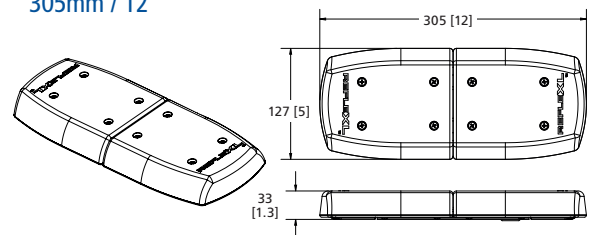

### 11 SERIES REFLEXL™ Narrow LED Lightbar

The ECCO 11 Series RefleXL™ is ECCO's most compact and low-profile warning lightbar yet. This sleek lightbar offers rugged durability with its polycarbonate lens and aluminium frame. Designed to be mounted permanently with included mounting feet or temporarily with magnetic mounting options, the RefleXL™ provides discreet and powerful warning for any vehicle application. Available with amber lights in a clear lenses and supporting up to 35 flash patterns, this LED lightbar equips your vehicle with the versatility needed to get the job done — the perfect fit for any recovery, work or utility vehicle where compact warning is essential.

#### Models

PART NO.	LENGTH	MOUNT	LED COLOUR
11-012CA-E	305mm / 12"	4 Bolt	 A
11-012CA-E-MG	305mm / 12"	Magnetic	 A
11-024CA-E	610mm / 24"	4 Bolt	 A
11-024CA-E-MG	610mm / 24"	Magnetic	 A
11-048CA-E	1221mm / 48"	4 Bolt	 A

#### Design Features

- Multiple mounting options
- Compact and powerful warning
- Compact footprint: just 33mm tall x 127mm wide (1.3" x 5")
- Aluminium frame, polycarbonate lens, and stainless steel mounting feet
- Temperature Range: -40 F to +149 F (-40 C to +65 C)

#### Dimensions

305mm / 12"

610mm / 24"

1221mm / 48"

Measurements in millimetres (inches)

+44 (0)113 237 5340 | [sales@eccogroup.com](mailto:sales@eccogroup.com)