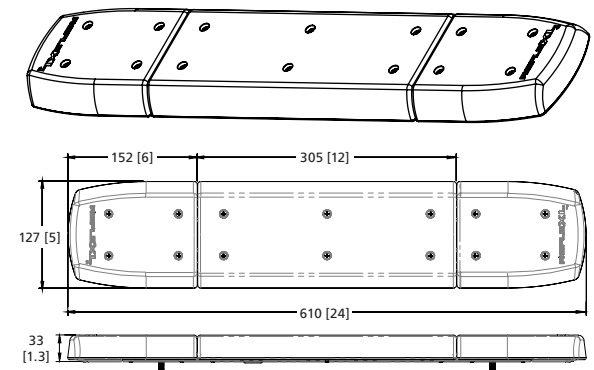

#### Models

PART NO.	LENGTH	MOUNT	LED COLOUR
11-012CA-E	305mm / 12"	4 Bolt	 A
11-012CA-E-MG	305mm / 12"	Magnetic	 A
11-024CA-E	610mm / 24"	4 Bolt	 A
11-024CA-E-MG	610mm / 24"	Magnetic	 A
11-048CA-E	1221mm / 48"	4 Bolt	 A

#### Design Features

- Multiple mounting options
- Compact and powerful warning
- Compact footprint: just 33mm tall x 127mm wide (1.3" x 5")
- Aluminium frame, polycarbonate lens, and stainless steel mounting feet
- Temperature Range: -40 F to +149 F (-40 C to +65 C)

#### Dimensions

305mm / 12"

610mm / 24"

1221mm / 48"

Measurements in millimetres (inches)

+44 (0)113 237 5340 | [sales@eccogroup.com](mailto:sales@eccogroup.com)