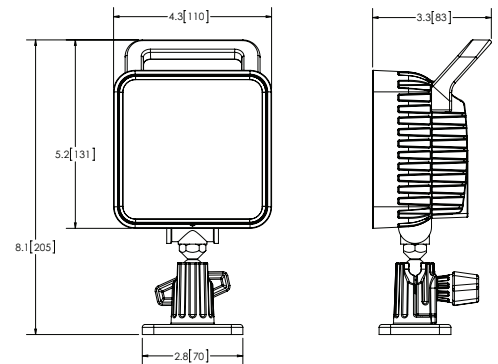

WORKLIGHTS

EW2450 360° Rotation Axis

The EW2450 Series worklight offer not only the choice of spot or flood illumination, but they also offer the latest technology and the very brightest white light for your application. This LED model offers over 80,000 hours of maintenance free life expectancy coupled with extremely low amp draw.

Models

PART NO.	TYPE	MOUNT	SWITCHED	RAW LUMENS
EW2451	Flood	Permanent	Yes	1300
EW2450	Spot	Permanent	Yes	1300
EW2451-MG	Flood	Magnet	Yes	1300
EW2450-MG	Spot	Magnet	Yes	1300

Features and Benefits

- 12-24 VDC, 2.2 Amps
- 1300 raw lumens
- Nine 3-watt LEDs
- On/off switch
- 360° stainless steel rotation axis
- Aluminum heatsink housing
- Magnet mount available
- Cigarette plug with on/off switch (MG mount)
- Polycarbonate lens
- Removable handle (reinforced nylon)

Beam Pattern