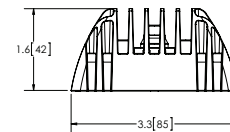

Models

PART NO.	VOLTAGE	AMPS	RAW LUMENS	EFFECTIVE LUMENS	TYPE
EW2471	12-24	1.2	550	500	Flood
EW2470	12-24	1.2	600	550	Spot

Features and Benefits

- Five 3-watt LEDs
- 12-24 VDC
- Compact design
- Aluminium heatsink housing
- Polycarbonate lens
- Steel mounting bracket

Dimensions

Beam Pattern