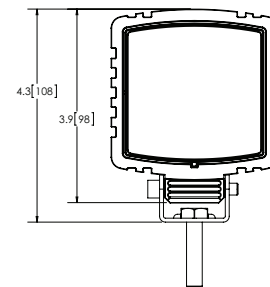

EW2470

EW2471

WORKLAMPS

EW2470 Series Square LED Worklamp

These compact worklamps offer the latest technology and very brightest white light for your application. Available in spot and flood beam patterns these unobtrusive worklamps provide extremely high light intensity despite their small size. These LED models offer over 80,000 hours of maintenance free life expectancy coupled with extremely low amp draw.

Models

PART NO.	VOLTAGE	AMPS	RAW LUMENS	EFFECTIVE LUMENS	TYPE
EW2471	12-24	1.2	550	500	Flood
EW2470	12-24	1.2	600	550	Spot

Features and Benefits

- Five 3-watt LEDs
- 12-24 VDC
- Compact design
- Aluminium heatsink housing
- Polycarbonate lens
- Steel mounting bracket

Dimensions

Beam Pattern