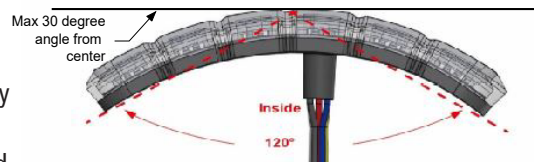

DIRECTIONALS

CD3794 MegaFlex™ SERIES Dual-Color Flexible LED Light

Code 3's MegaFlex is a versatile directional warning light that can be mounted on flat or curved surfaces up to 120° with self-adhesive, very high bond tape. Its 12 dual-color LEDs provide exceptional output with combinations of amber, white, blue and red colours available. The light heads are protected in a clear, silicone housing that can flex while resisting yellowing and warping. A two-bolt bezel is also included as an accessory for easy installation on flat surfaces.

Models

PART NO.	LED COLOUR	AMPS
CD3794BA		0.8
CD3794BW		0.8
CD3794RA		0.8
CD3794RB		0.8

Design Features

- 12-24 VDC
- 69 flash patterns including steady burn
- Flexible housing adapts to curved surfaces up to 120°
- Silicone lens with Dow Corning material, prevents yellowing or aging
- Very high bond tape mount or bezel accessory for two-bolt mount on flat surfaces included
- Offset cable to enable non-destructive fitting through panel gaps
- Temperature range: -30°C to 50°C (-22°F to 122°F)
- Sync-capable