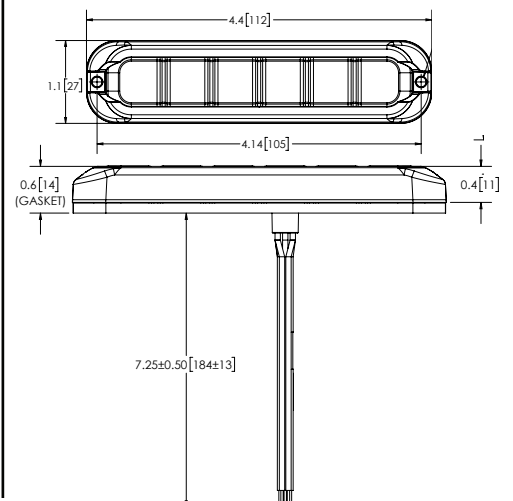

+44 (0)113 237 5340 | sales@eccogroup.com