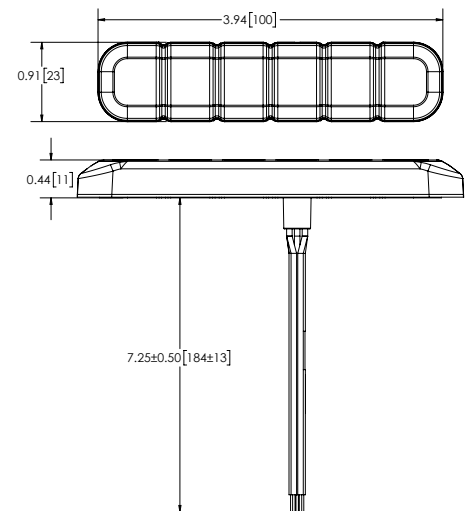

No Bezel

Bezel