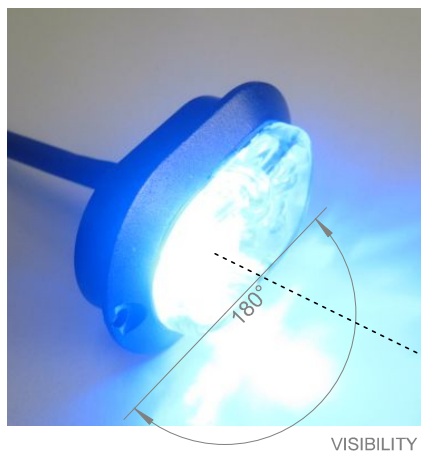

□ i8-LED-AB

NORM/HOMOLOGATIE:

ECE R65 Klasse-1 & 2 XB2 (Blauw)
ECE R65 Klasse-1 & 2 XA2 (Amber)

R65 Class-2 Amber + Blue combicolor

UITGAVE/VERSIE:

4-6-2015 07:29:17 2/2

240 CD
effective/25 meters

IP-68 Waterproof connector

HORIZONTAL + VERTICAL OPTICS

Technical Data	
Voltage	12..30VDC
Amps	1.2A
Patterns	Quad-split-flash
Protection	IP-66
Temperature	-30..+70 degr.Celsius
Cable	UL certified
LED	4 + 4 (3-Watt, K-LED Philips Lumiled)
Optics	R65 Horizontal ot Vertical
Watt	16+16 Watt
Luminous Intensity	>240 CD effective @25m
Housing	Aluminium (EDP)
Lens	Clear, Polycarbonate
Heat Sink	Aluminium (EDP)
Synchronisation	up to units
Variances	blue+amber/+white/+red/+green/+magenta
	Scene light with Doctor Optics

Aluminium (EDP) = black sandblast Electro Deposit Coating

TECHNICAL DETAILS FOR INFORMATION ONLY. All rights reserved. Alle rechten voorbehouden.