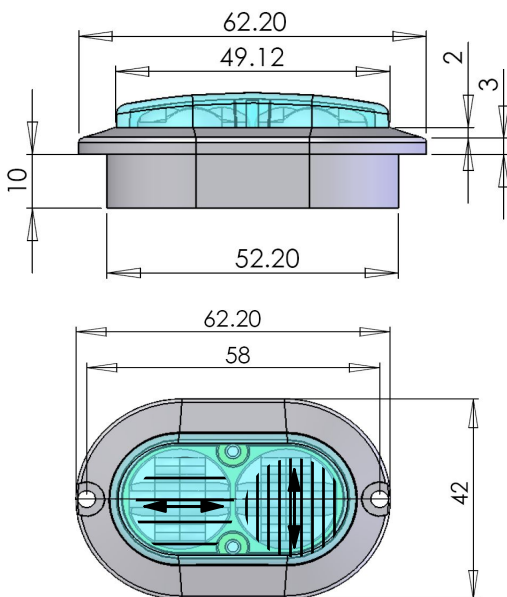

□ i8-LED-AB

NORM/HOMOLOGATIE:

ECE R65 Klasse-1 & 2 XB2 (Blauw)
ECE R65 Klasse-1 & 2 XA2 (Amber)

R65 Class-2 Amber + Blue combicolor

UITGAVE/VERSIE:

4-6-2015 07:29:17 2/2

240 CD
effective/25 meters

IP-68 Waterproof connector

HORIZONTAL + VERTICAL OPTICS

Technical Data	
Voltage	12..30VDC
Amps	1.2A
Patterns	Quad-split-flash
Protection	IP-66
Temperature	-30..+70 degr.Celsius
Cable	UL certified
LED	4 + 4 (3-Watt, K-LED Philips Lumiled)
Optics	R65 Horizontal ot Vertical
Watt	16+16 Watt
Luminous Intensity	>240 CD effective @25m
Housing	Aluminium (EDP)
Lens	Clear, Polycarbonate
Heat Sink	Aluminium (EDP)
Synchronisation	up to units
Variances	blue+amber/+white/+red/+green/+magenta
	Scene light with Doctor Optics